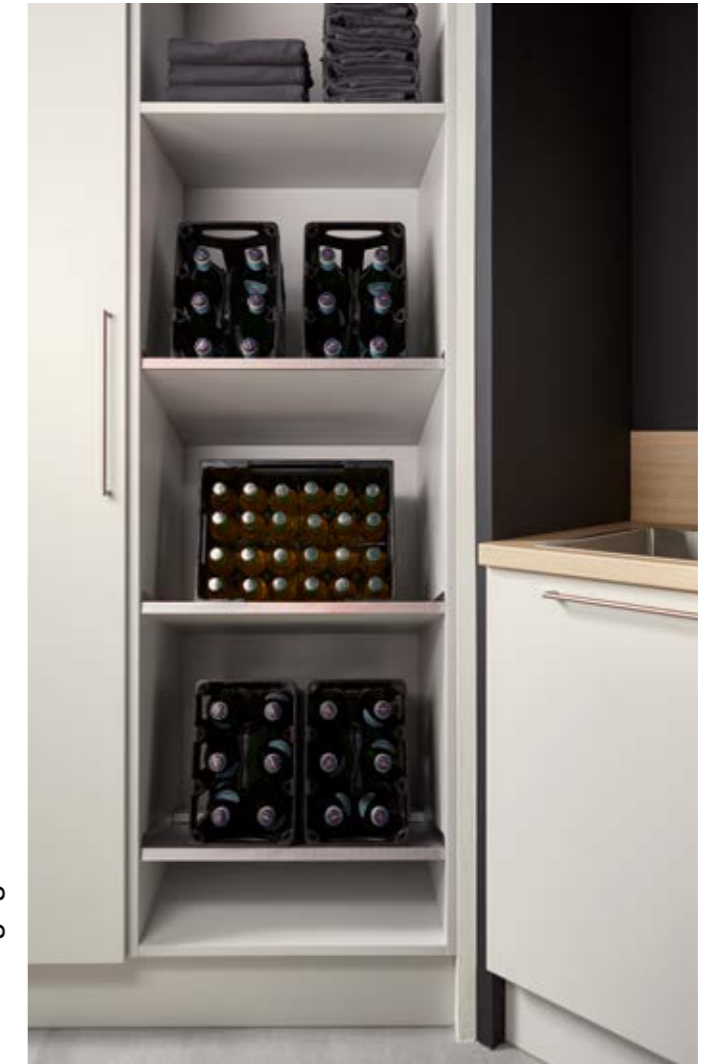

**FUNCTION
MEETS
PERFECT
SHAPE**

UTILITY ROOM

TOUCH grigio

TOUCH grigio

**IN LOVE
WITH
DETAILS**

INTERIOR FITTINGS

PREMIUM

LITE LINE