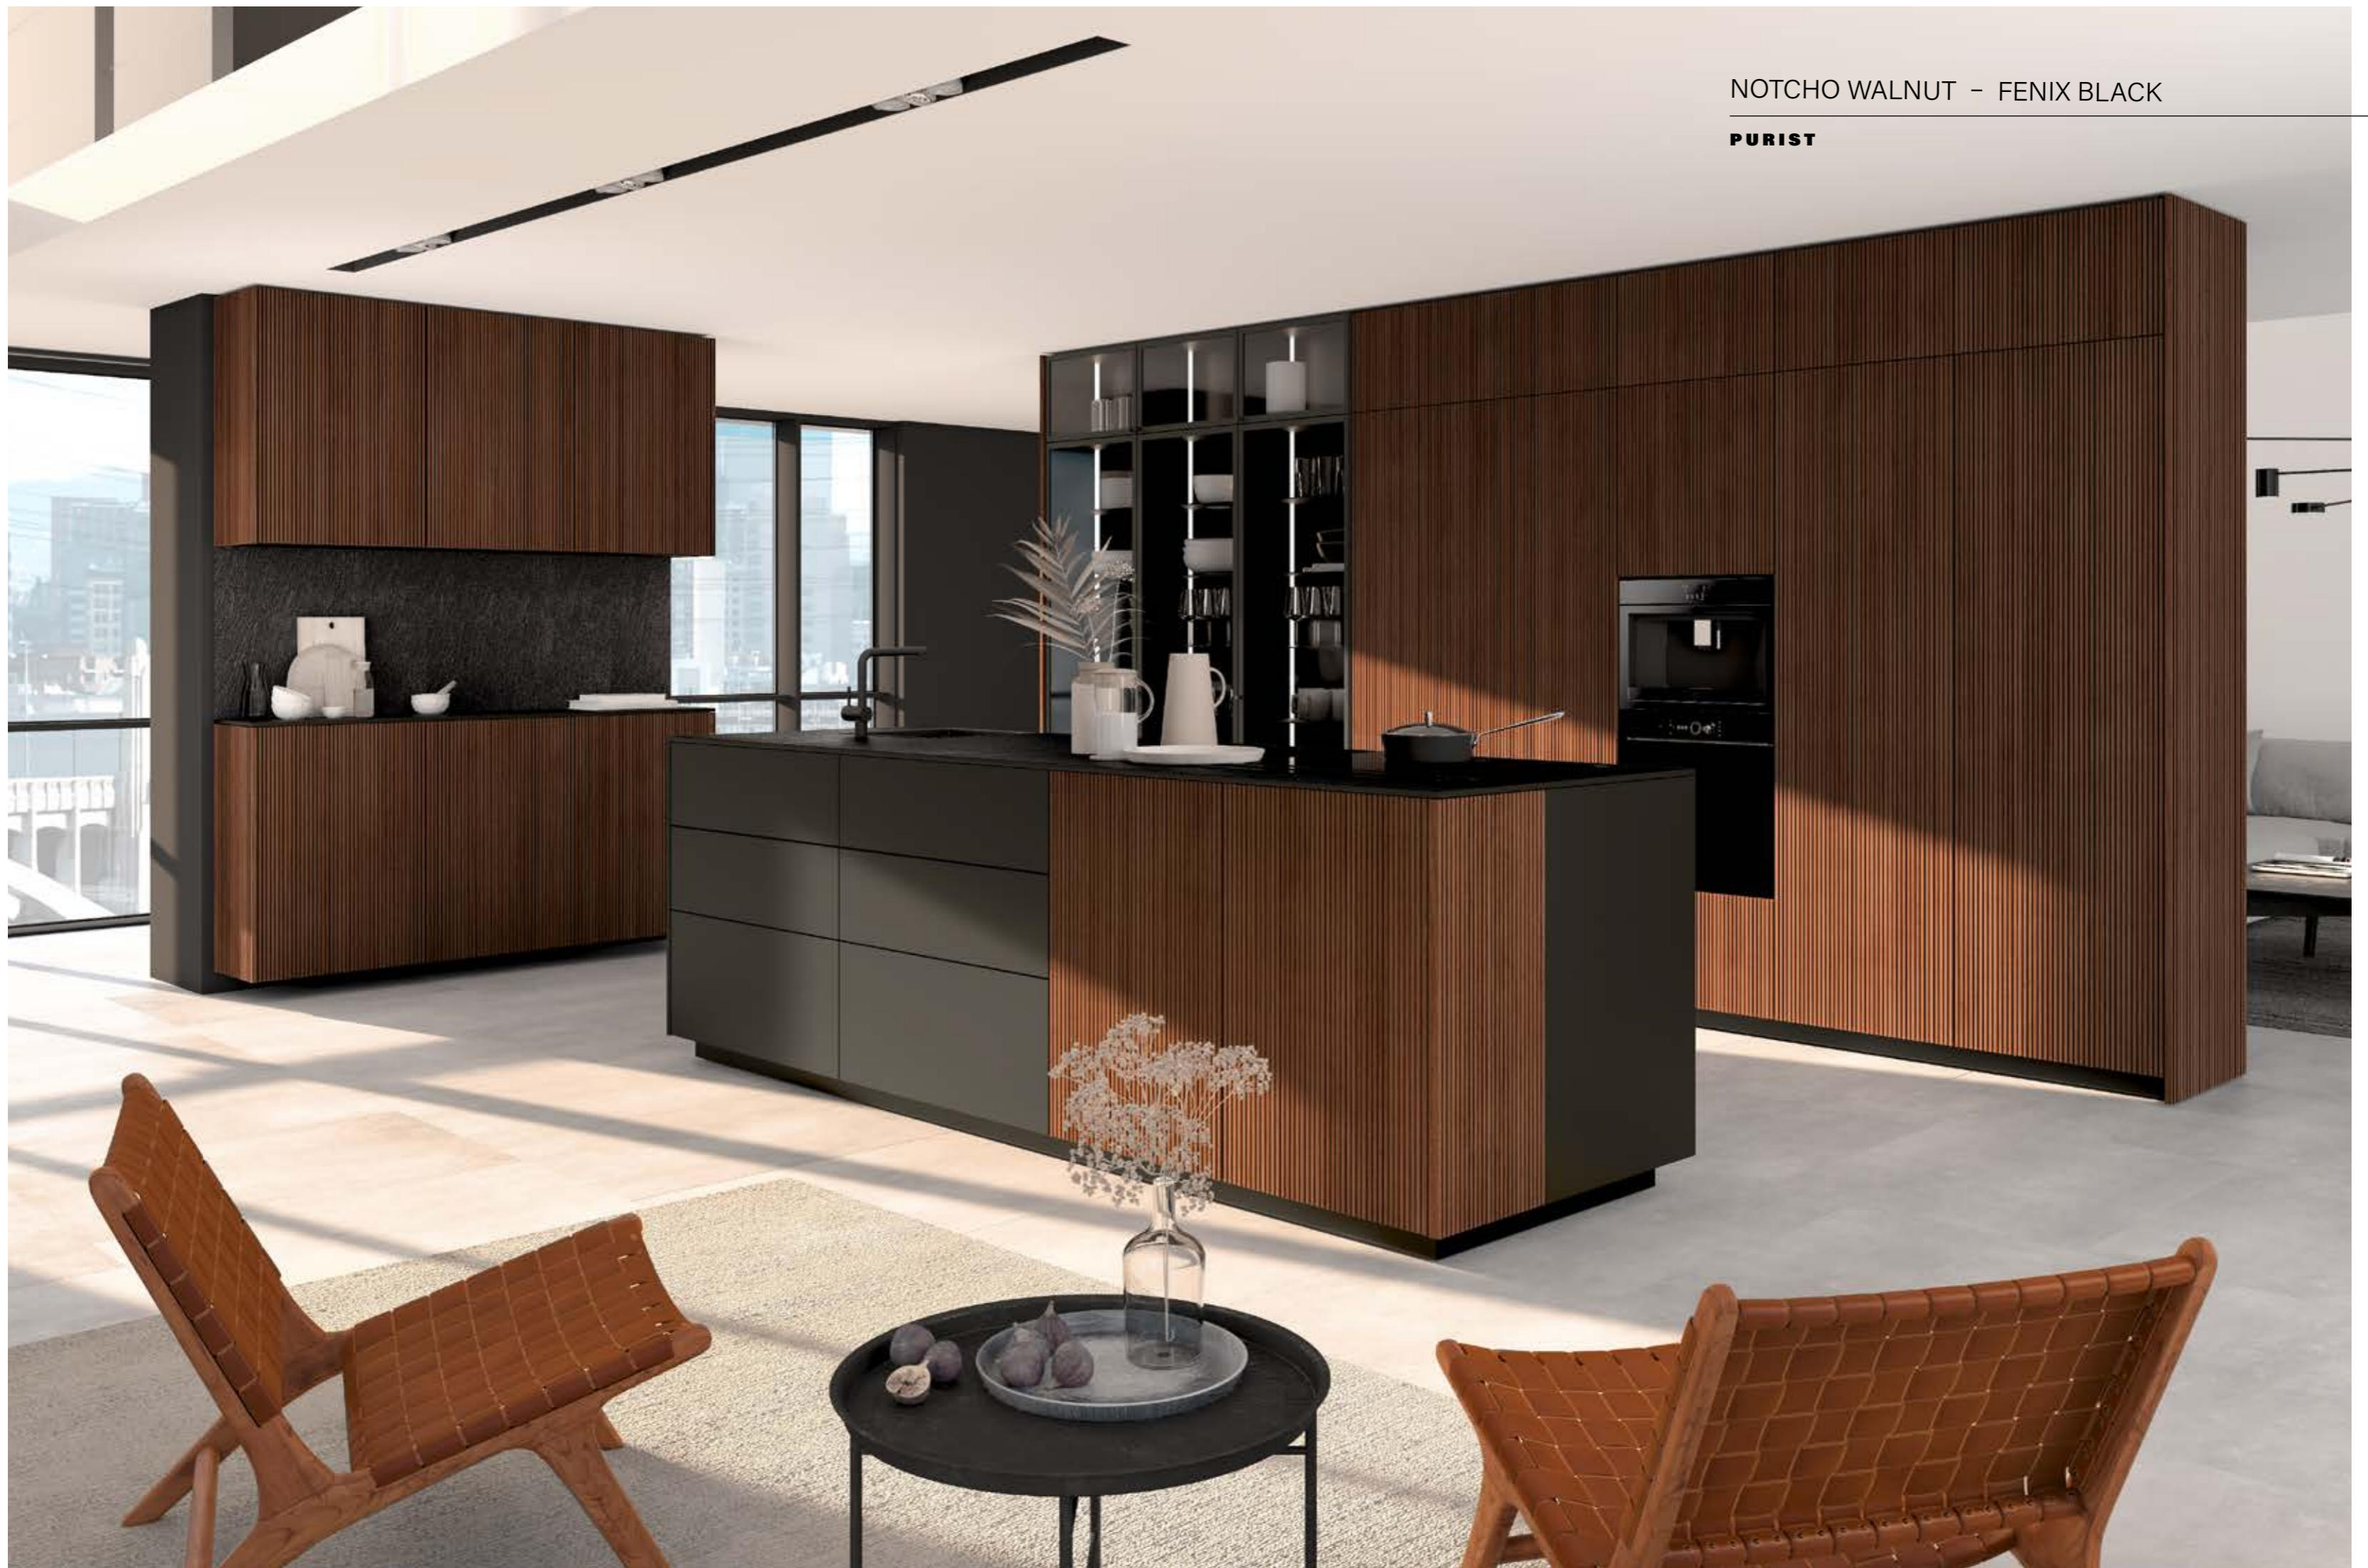

NOTCHO WALNUT - FENIX BLACK

PURIST